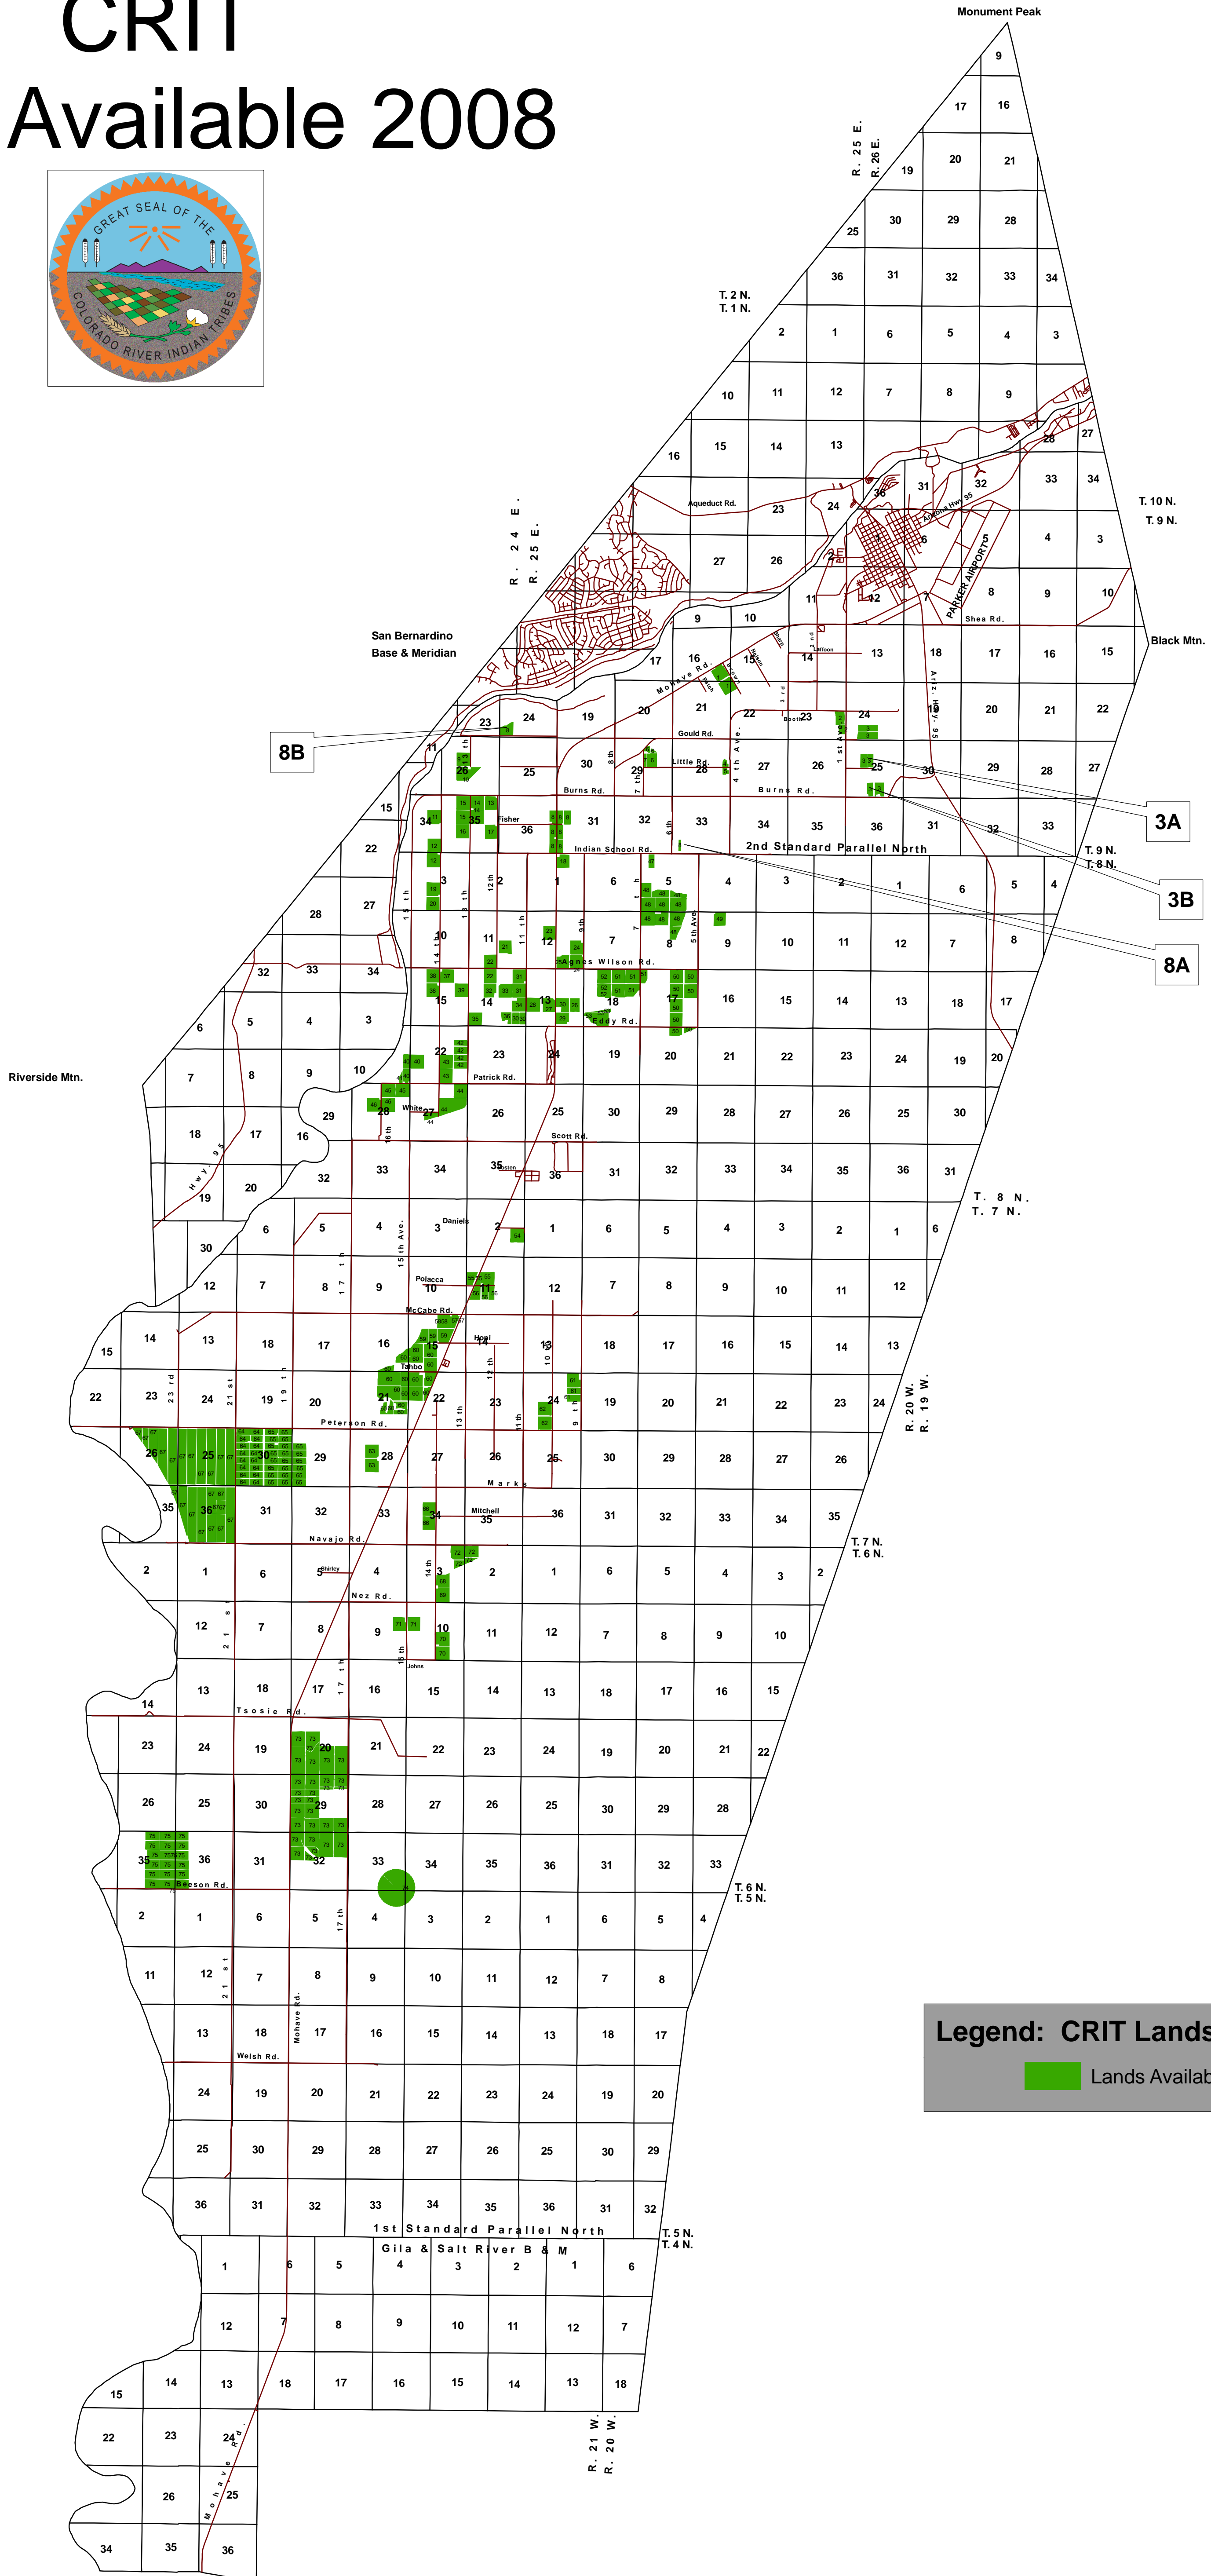

CRIT Lands Available 2008

Legend: CRIT Lands Available

Lands Available 08

0 2 4 8 Miles