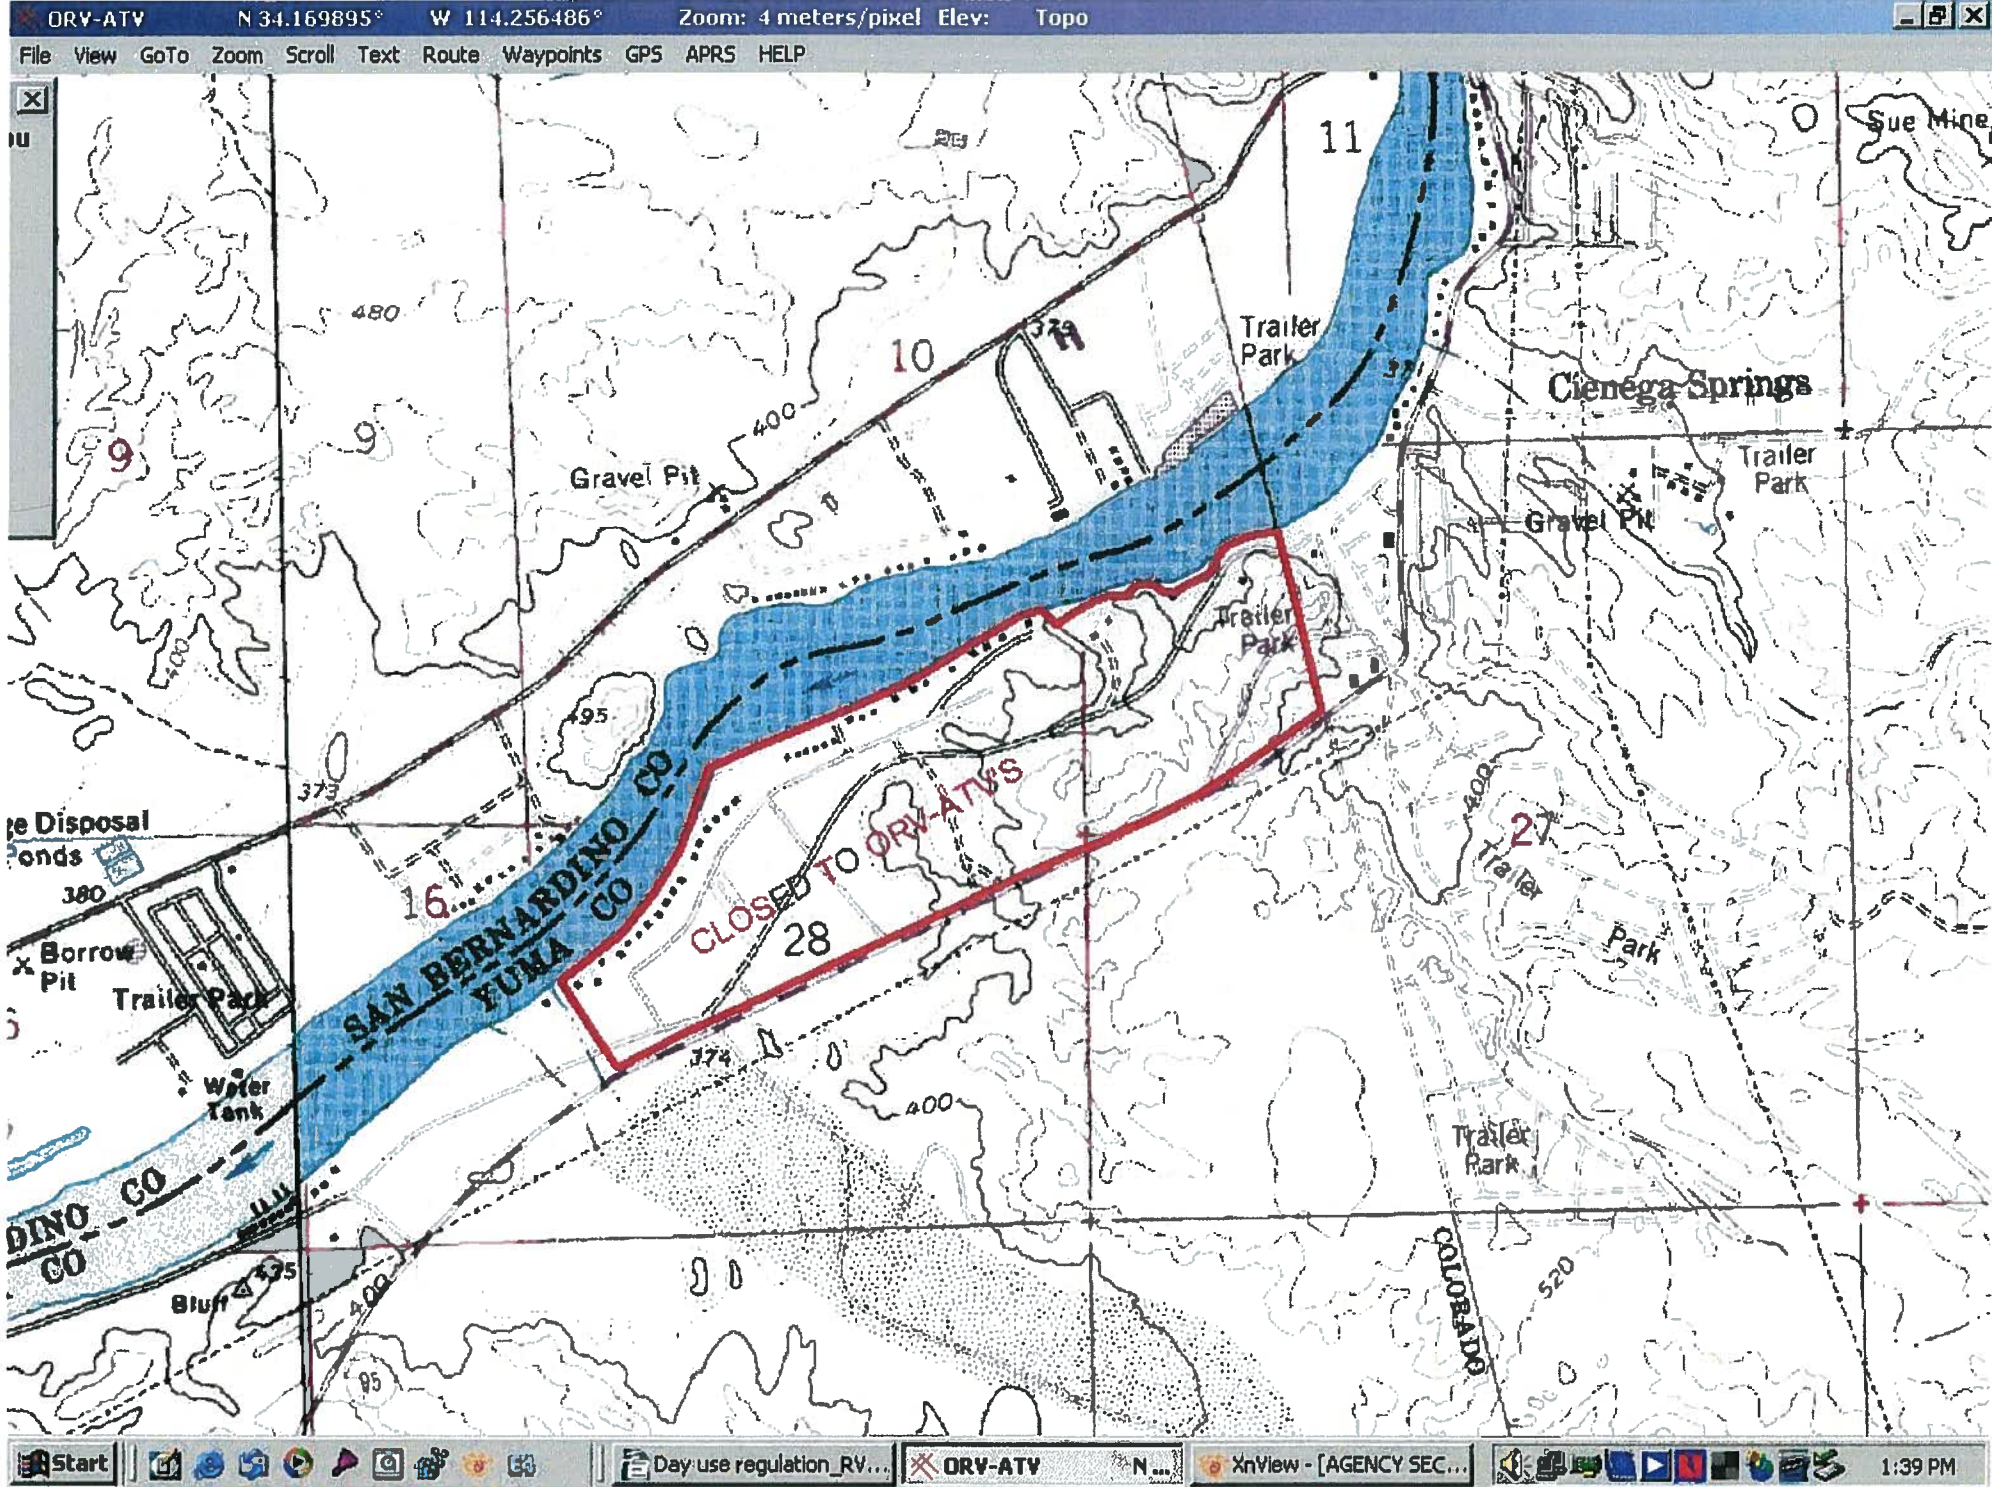

Proposed ATV/ORV closures - Future Headstart Site - La Paz Regional Hosp.

Applications Places System Tue Nov 10, 11:28 AM © ray

Zone11 N 34.129160° W 114.282932° Zoom: 2 meters/pixel Elev: Photo

File View GoTo Zoom Scroll Text Route Waypoints GPS APRS HELP

Track Data will be displayed here when you move the cursor over a track point.

Goto Beginning of Tracks

Edit Tracks

1st Avenue

FUTURE HEADSTART SITE

LA PAZ REGIONAL HOSP.

Mohave Road

FEMA PARK

Zone11 N 34...

Proposed ATV/ORV closures - Badenocks Section

Proposed ATV/ORV closures - Agency Section